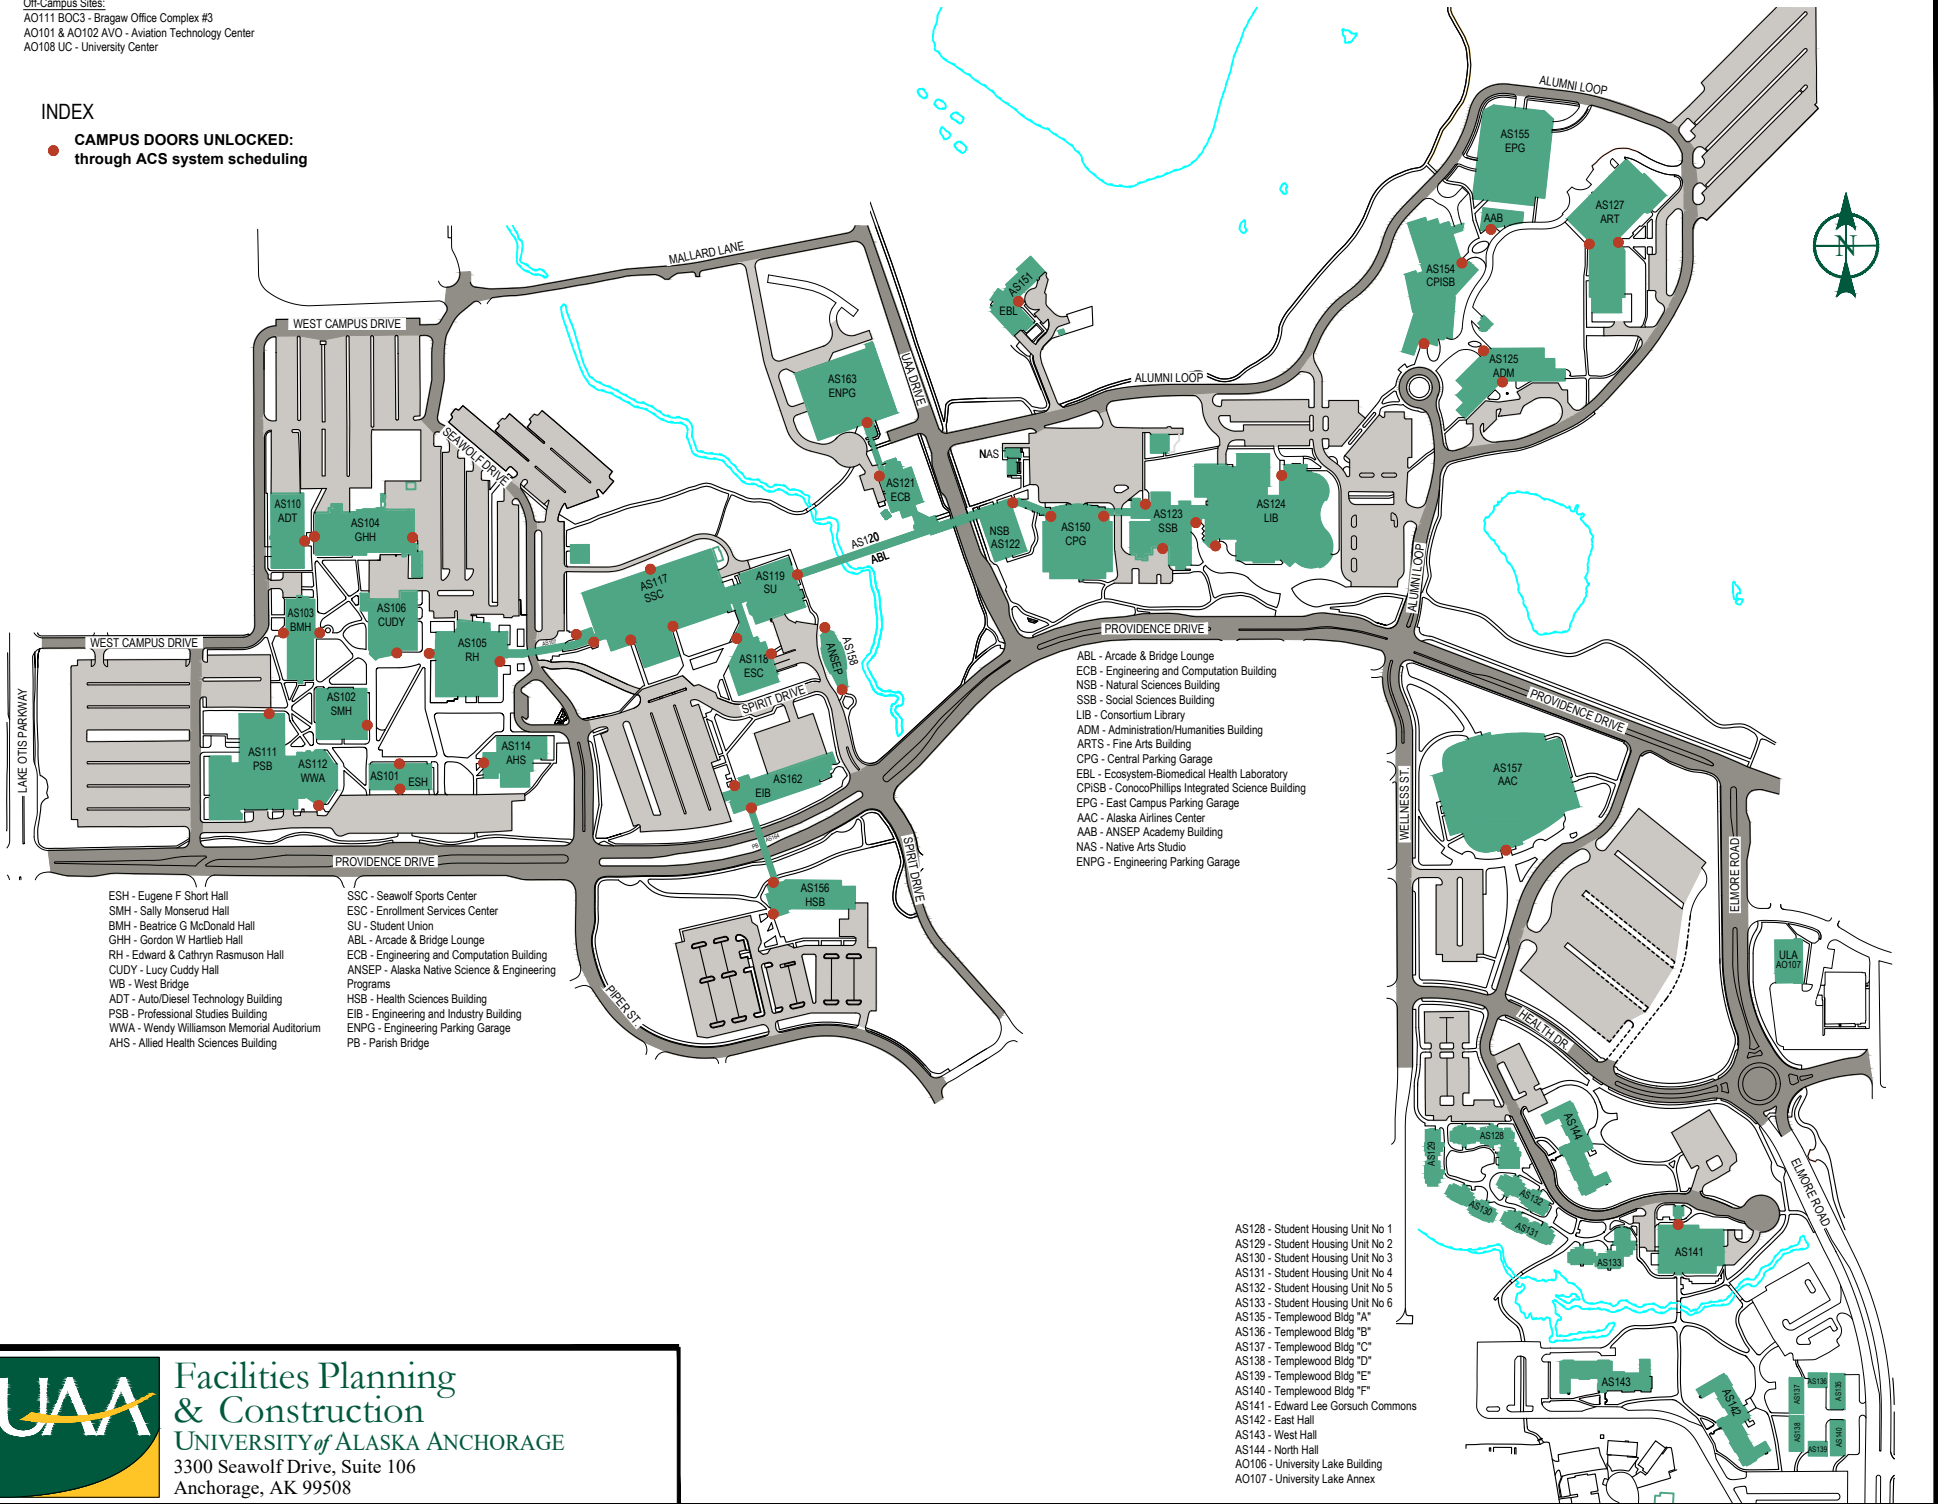

INDEX

CAMPUS DOORS UNLOCKED:
through ACS system scheduling

Facilities Planning & Construction
UNIVERSITY of ALASKA ANCHORAGE
3300 Seawolf Drive, Suite 106
Anchorage, AK 99508